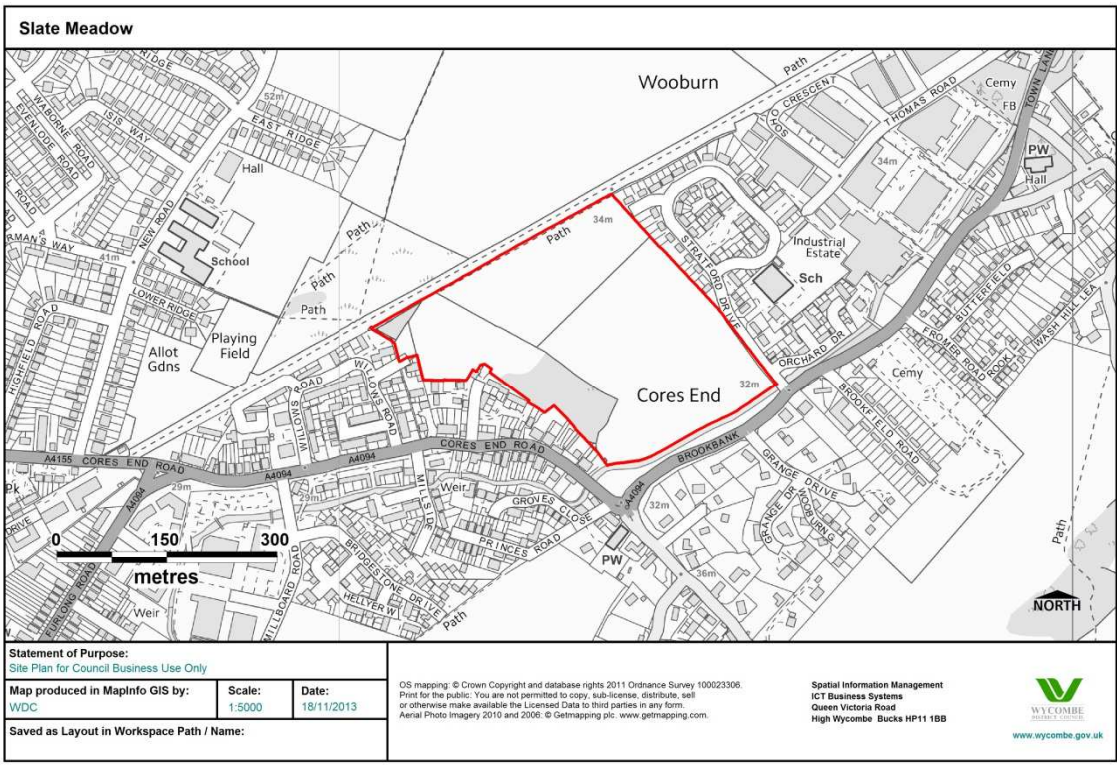

Statement of Purpose:
Site Plan for Council Business Use Only

Map produced in Mapinfo GIS by: WDC	Scale: 1:5000	Date: 18/11/2013

Saved as Layout in Workspace Path / Name: