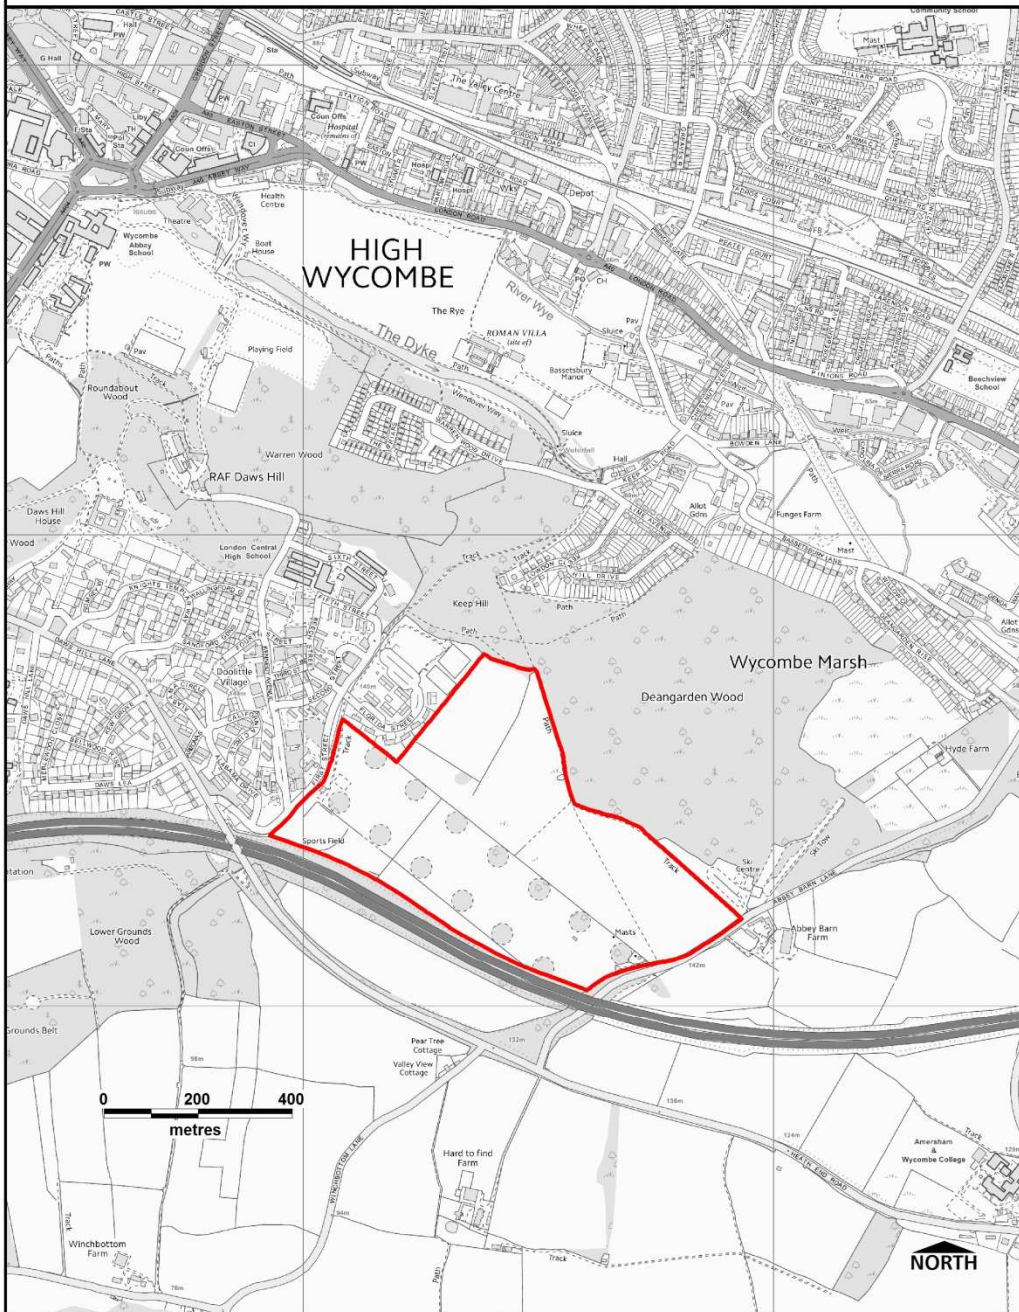

APPENDIX 2 – SITE PLANS

Abbey Barn South

Statement of Purpose:		
Site Plan for Council Business Use Only		
Map produced in MapInfo GIS by:	Scale:	Date:
WDC	1:15000	15/11/2013
Saved as Layout in Workspace Path/Name:		

OS mapping: © Crown Copyright and database rights 2011 Ordnance Survey 100023306.
 Print for the public: You are not permitted to copy, sub-license, distribute, sell or otherwise make available the Licensed Data to third parties in any form.
 Aerial Photo Imagery 2010 and 2008: © Getmapping plc. www.getmapping.com.

WDC

Scale:

1:13000

Date:

15/11/2013

Saved as Layout in Workspace Path/Name:

OS mapping: © Crown Copyright and database rights 2011 Ordnance Survey 100023306.

Print for the public: You are not permitted to copy, sub-license, distribute, sell or otherwise make available the Licensed Data to third parties in any form.