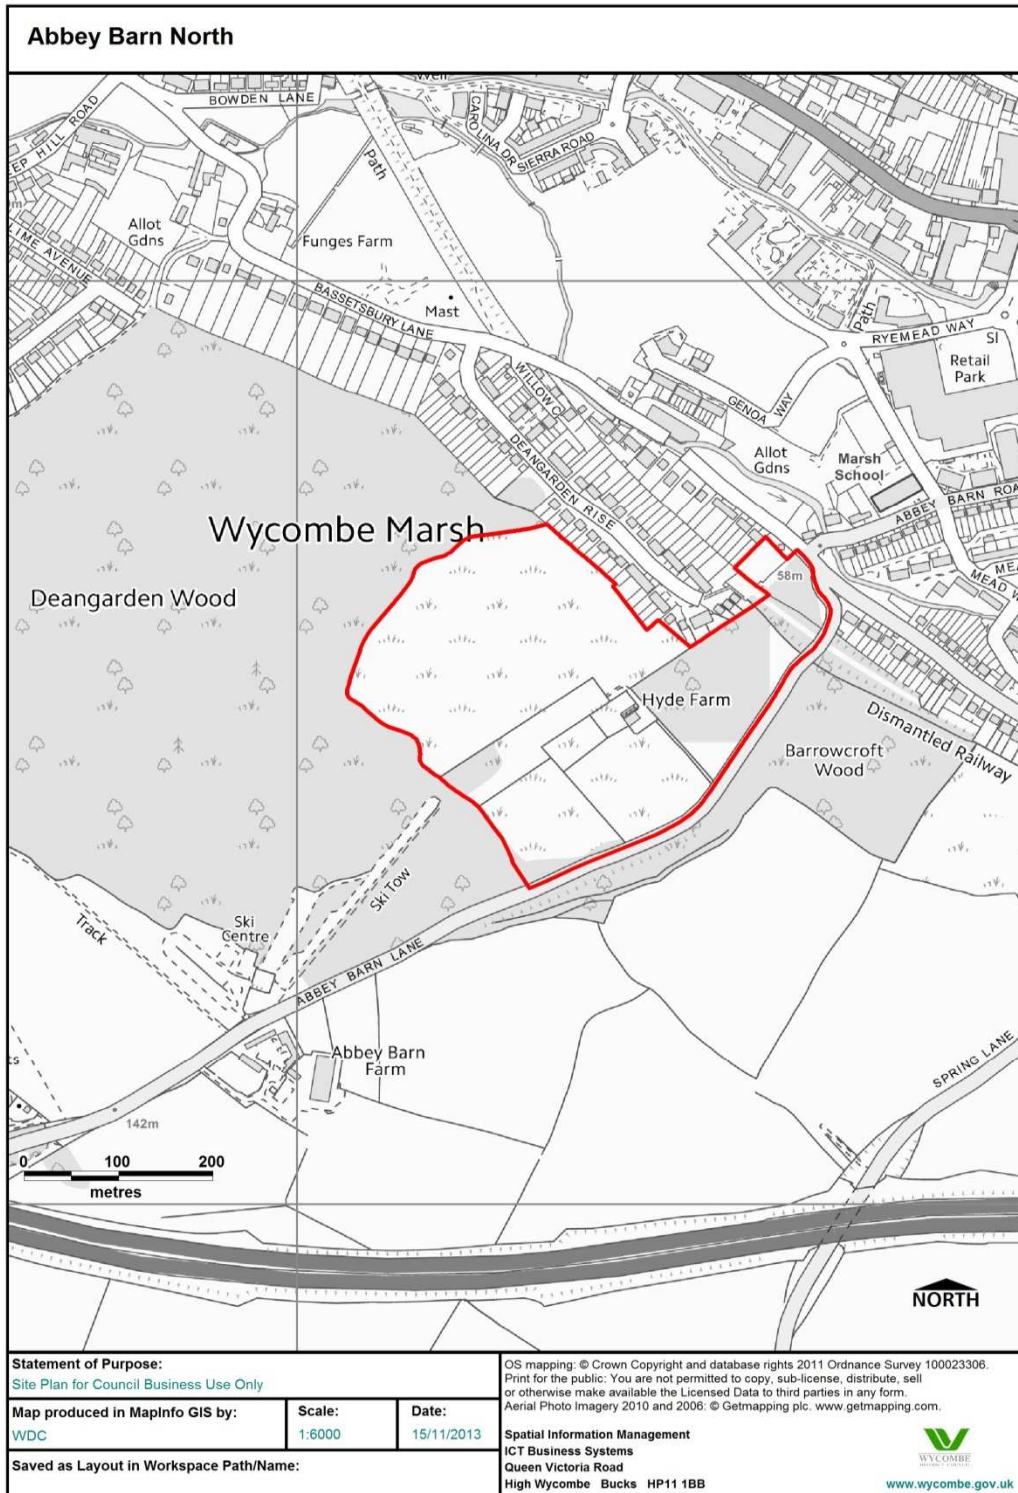

APPENDIX 2 – SITE PLANS

Abbey Barn South

Statement of Purpose:		
Site Plan for Council Business Use Only		
Map produced in MapInfo GIS by:	Scale:	Date:
WDC	1:15000	15/11/2013
Saved as Layout in Workspace Path/Name:		

OS mapping: © Crown Copyright and database rights 2011 Ordnance Survey 100023306.
 Print for the public: You are not permitted to copy, sub-license, distribute, sell or otherwise make available the Licensed Data to third parties in any form.
 Aerial Photo Imagery 2010 and 2008: © Getmapping plc. www.getmapping.com.

WDC

Scale:

1:13000

Date:

15/11/2013

Saved as Layout in Workspace Path/Name:

OS mapping: © Crown Copyright and database rights 2011 Ordnance Survey 100023306.

Print for the public: You are not permitted to copy, sub-license, distribute, sell or otherwise make available the Licensed Data to third parties in any form.

Map produced in Mapinfo GIS by: WDC	Scale: 1:5000	Date: 18/11/2013
---	-------------------------	----------------------------

Saved as Layout in Workspace Path / Name:

OS mapping: © Crown Copyright and database rights 2011 Ordnance Survey 100023306.
 Print for the public: You are not permitted to copy, sub-license, distribute, sell or otherwise make available the Licensed Data to third parties in any form.
 Aerial Photo Imagery 2010 and 2006: © Getmapping plc. www.getmapping.com.