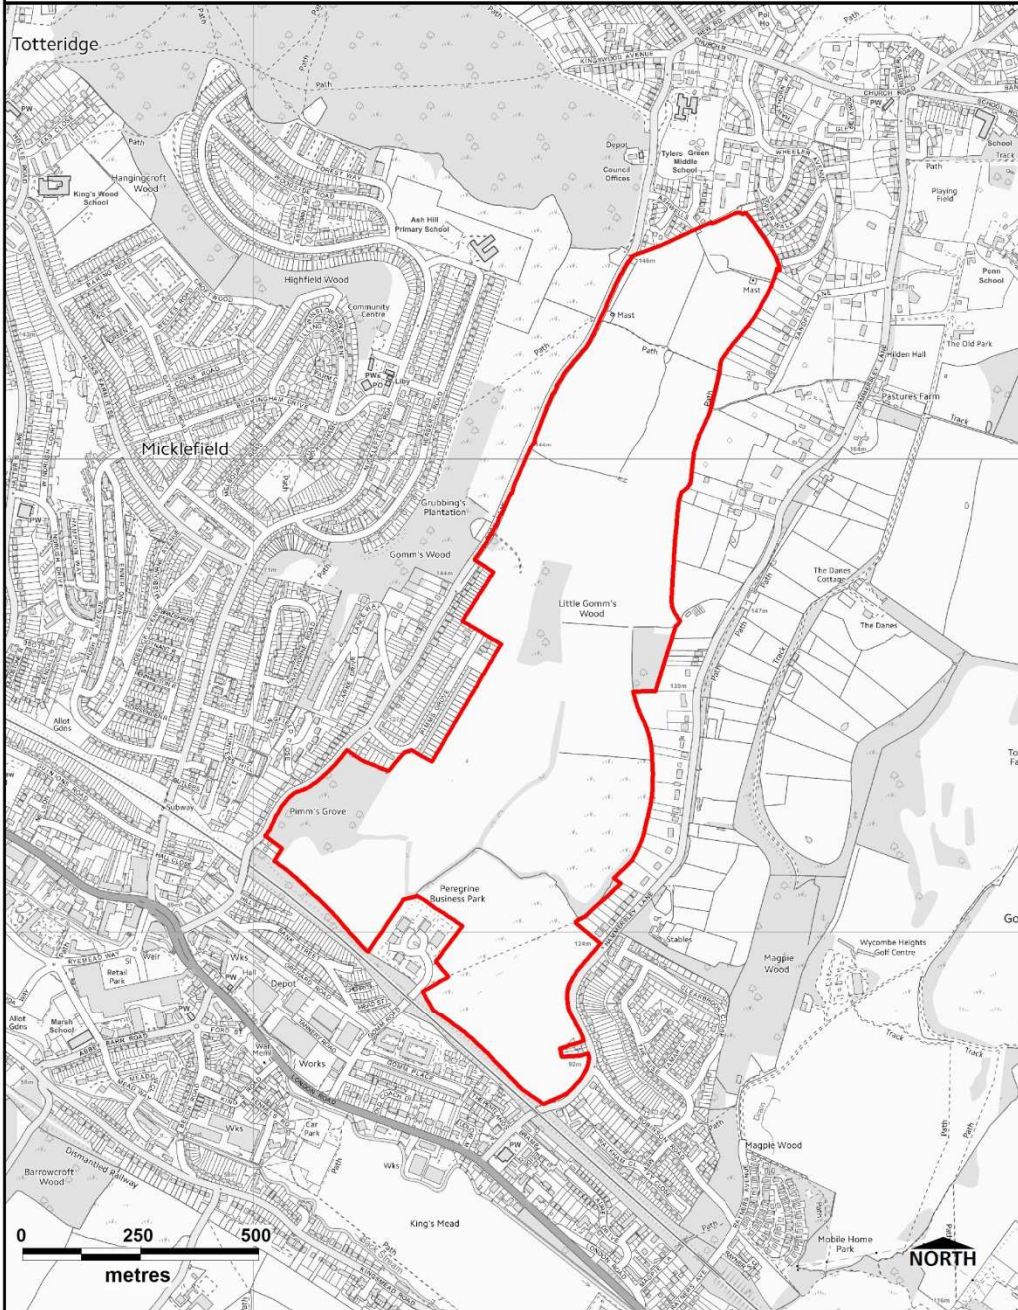

Gomm Valley

Statement of Purpose:

Site Plan for Council Business Use Only

Map produced in MapInfo GIS by:

WDC

Scale:

1:13000

Date:

15/11/2013

Saved as Layout in Workspace Path/Name:

OS mapping: © Crown Copyright and database rights 2011 Ordnance Survey 100023306.

Print for the public: You are not permitted to copy, sub-license, distribute, sell or otherwise make available the Licensed Data to third parties in any form.

Aerial Photo Imagery 2010 and 2008: © Getmapping plc. www.getmapping.com.

Spatial Information Management
ICT Business Systems
Queen Victoria Road
High Wycombe Bucks HP11 1BB

www.wycombe.gov.uk